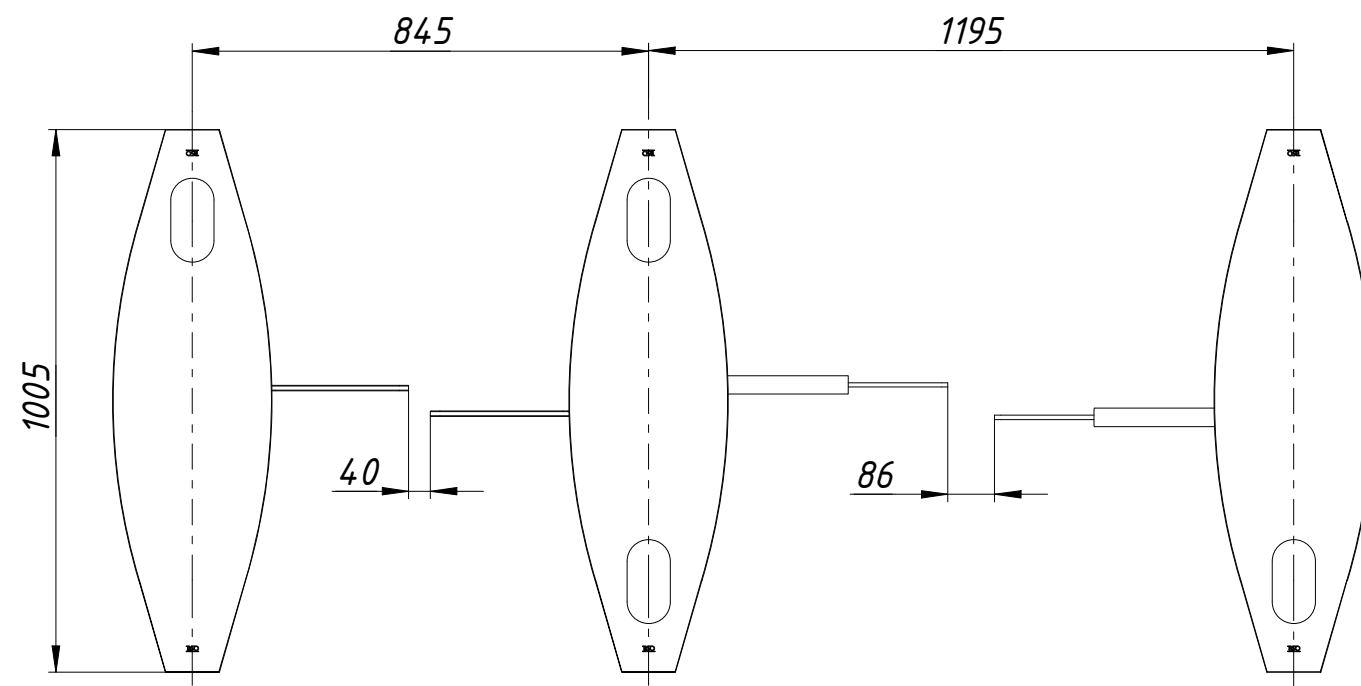

Solid glass top

Installation tamplate

Speed gates
Speedblade-BM
550+900

www.tiso.global

Stainless steel top

Installation tamplate

Speed gates
Speedblade-BM
550+900

www.tiso.global