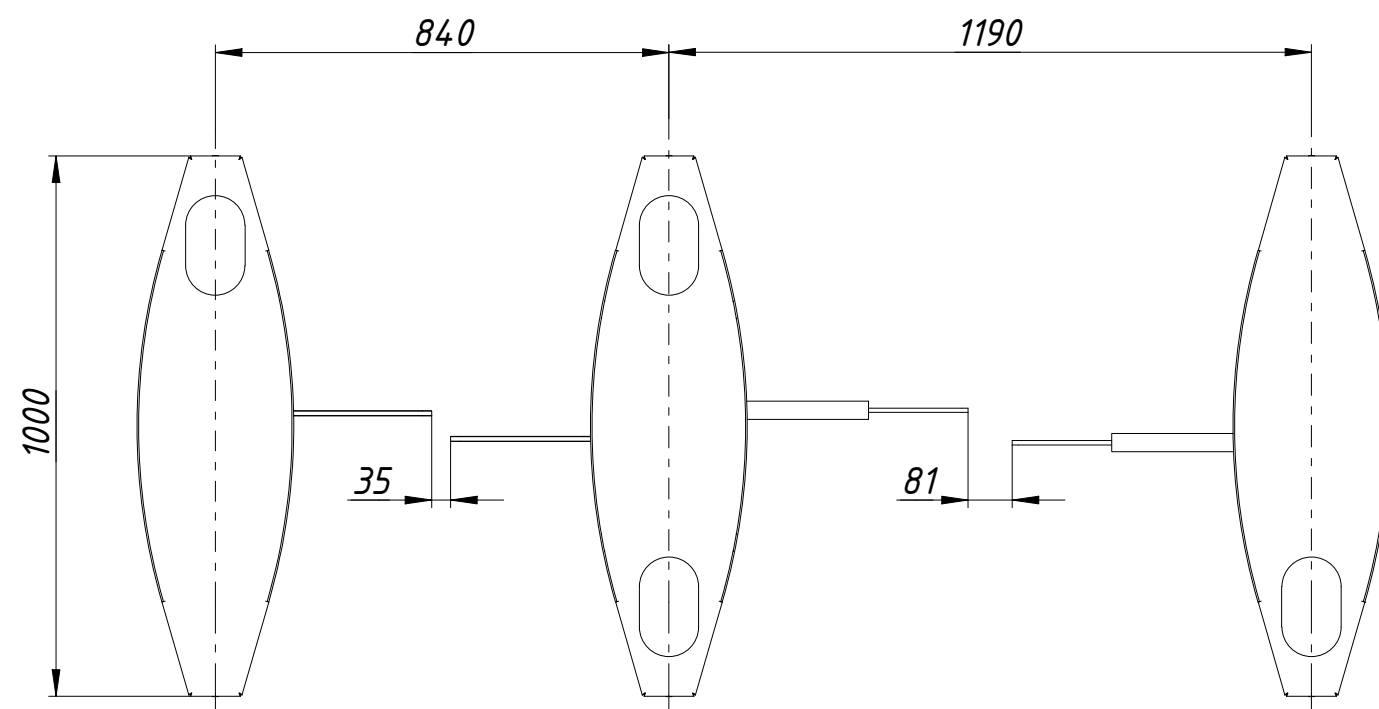

Solid glass top

Installation tamplate

Speed gates
Speedblade-BM
550+900

www.tiso.global

Stainless steel top

Installation tamplate

Speed gates
Speedblade-BM
550+900

www.tiso.global