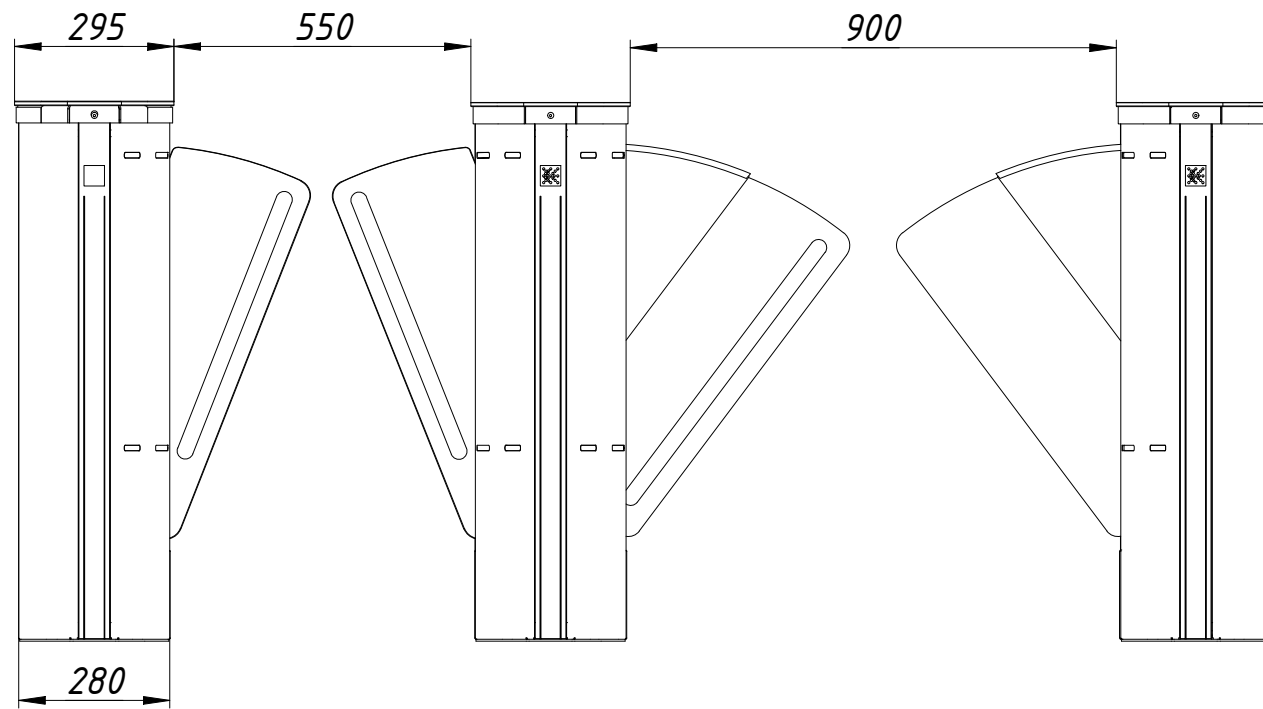

Solid glass top

Installation tamplate

Speed gates
Speedblade-BM
550+900

www.tiso.global

Stainless steel top

Installation tamplate

Speed gates
Speedblade-BM
550+900

www.tiso.global