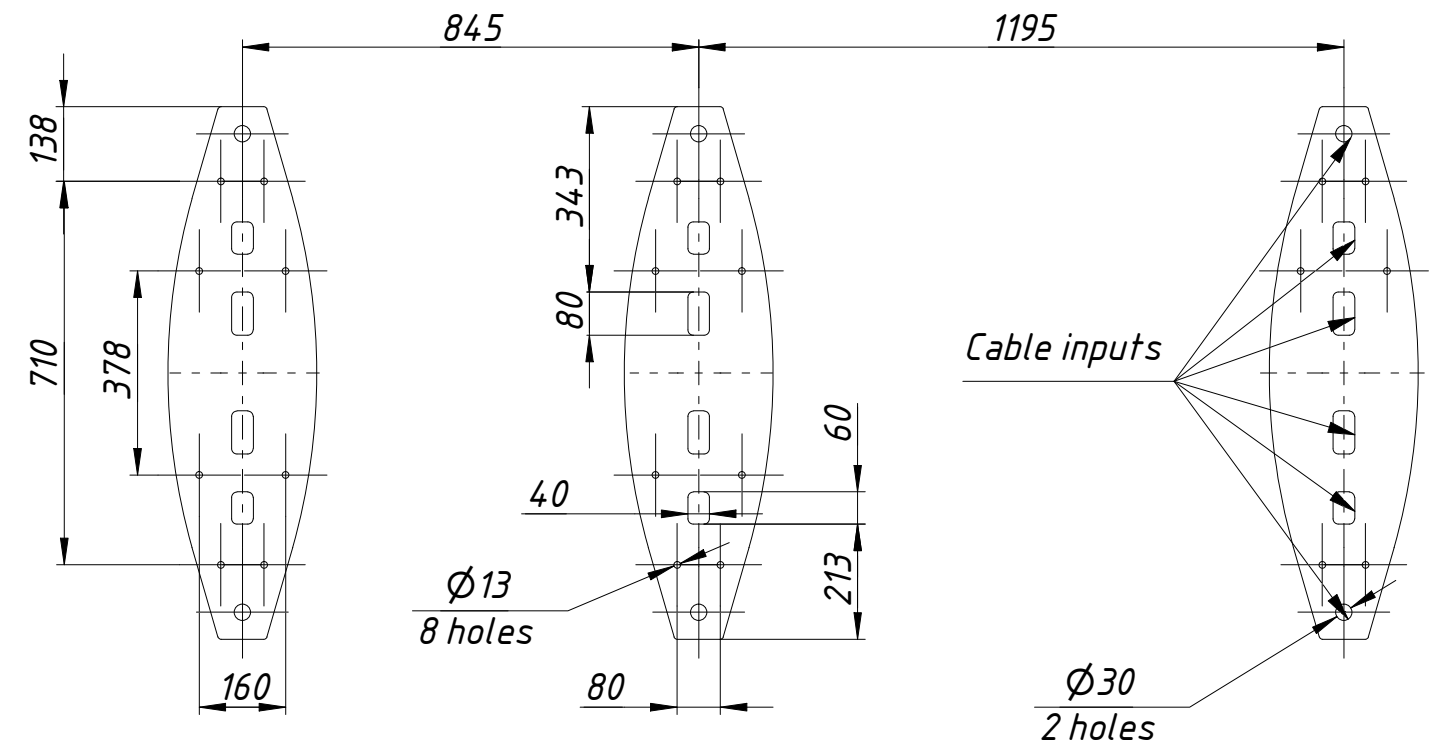

Solid glass top

Installation tamplate

Speed gates
Speedblade-BM
550+900

www.tiso.global

Stainless steel top

Installation tamplate

Speed gates
Speedblade-BM
550+900

www.tiso.global