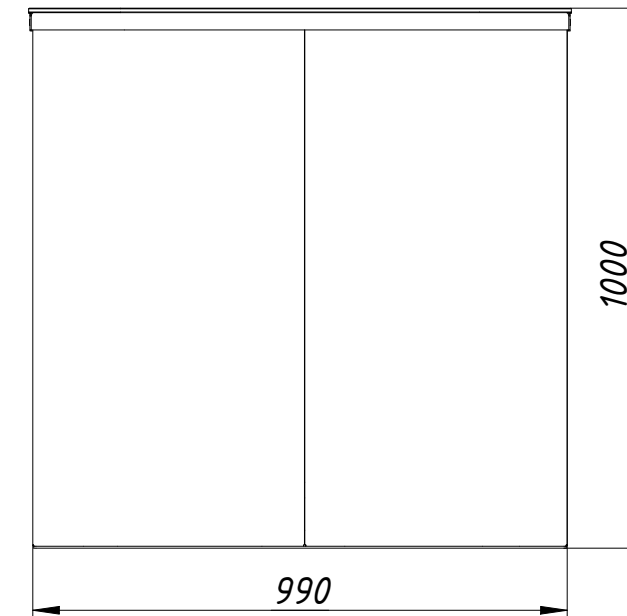

Solid glass top

Installation tamplate

Speed gates
Speedblade-BM
550+900

www.tiso.global

Stainless steel top

Installation tamplate

Speed gates
Speedblade-BM
550+900

www.tiso.global