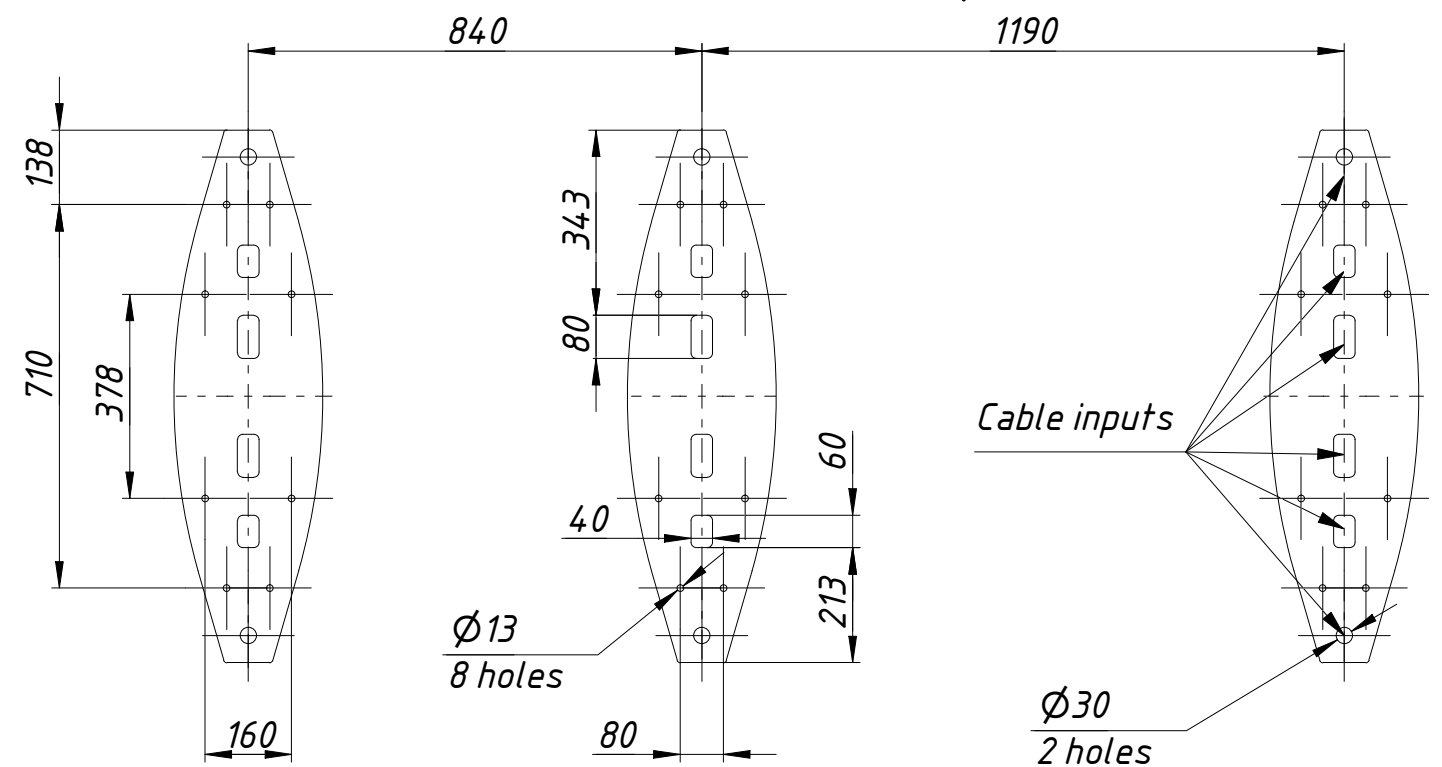

Solid glass top

Installation tamplate

Speed gates
Speedblade-BM
550+900

www.tiso.global

Stainless steel top

Installation tamplate

Speed gates
Speedblade-BM
550+900

www.tiso.global