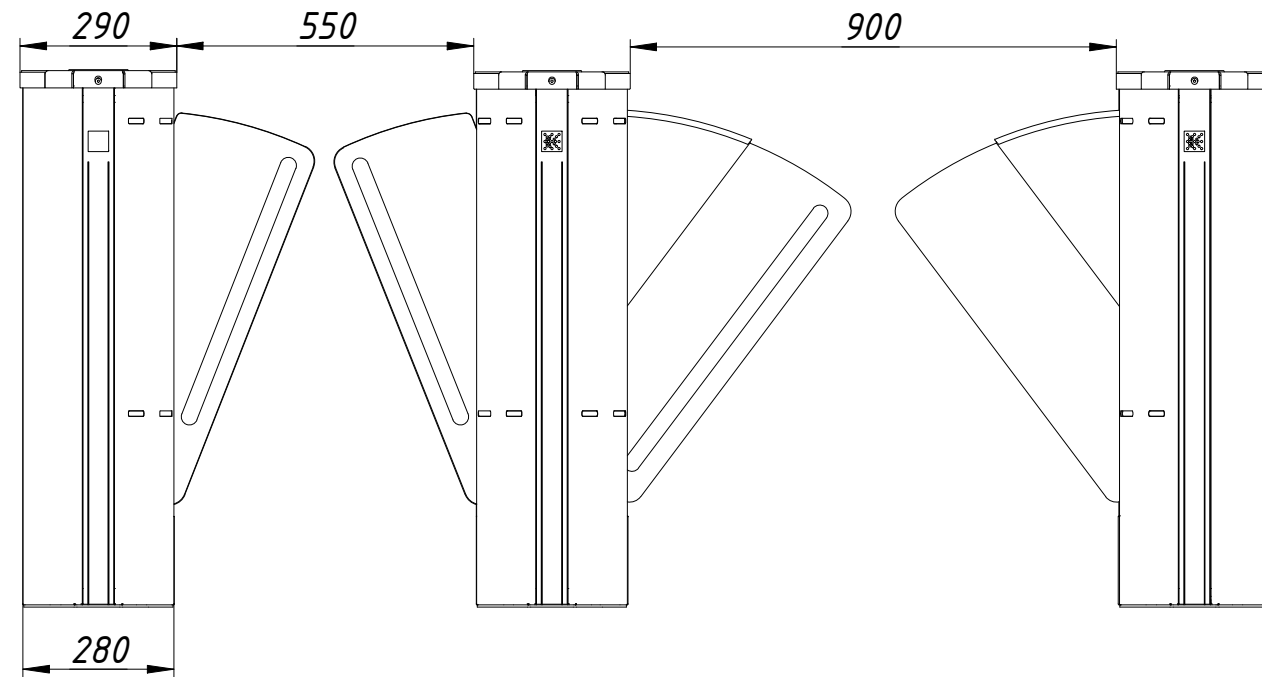

Solid glass top

Installation tamplate

Speed gates
Speedblade-BM
550+900

www.tiso.global

Stainless steel top

Installation tamplate

Speed gates
Speedblade-BM
550+900

www.tiso.global