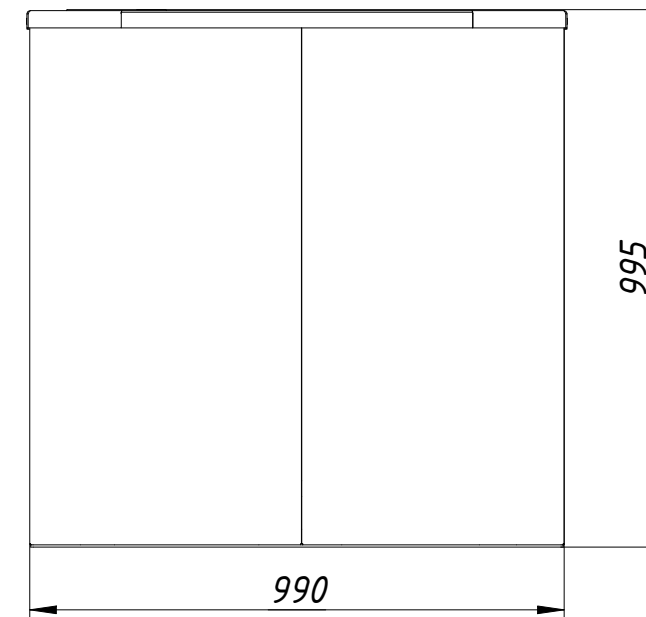

Solid glass top

Installation tamplate

Speed gates
Speedblade-BM
550+900

www.tiso.global

Stainless steel top

Installation tamplate

Speed gates
Speedblade-BM
550+900

www.tiso.global