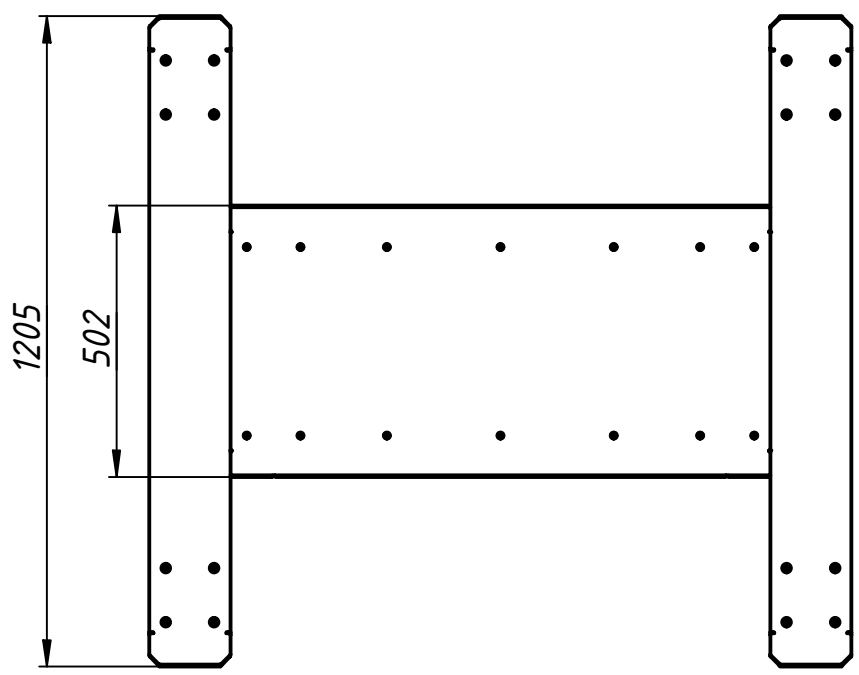

Installation tamplate

Full-height turnstiles
HighWay-NG
www.tiso.global