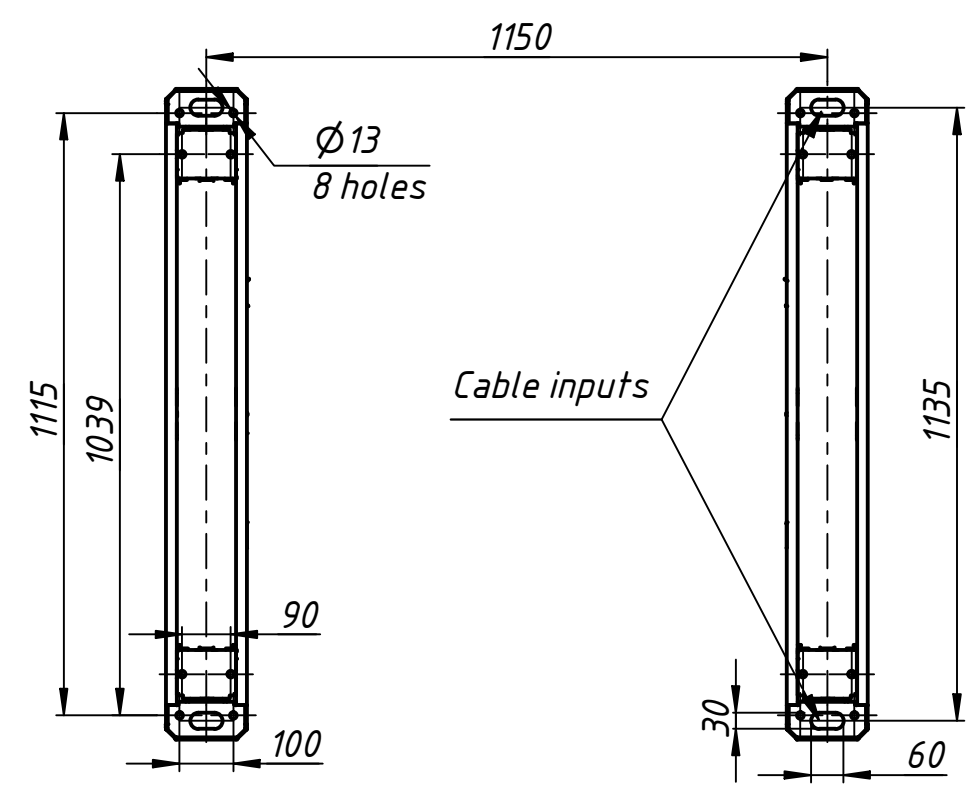

Installation tamplate

Full-height turnstiles
HighWay-NG
www.tiso.global