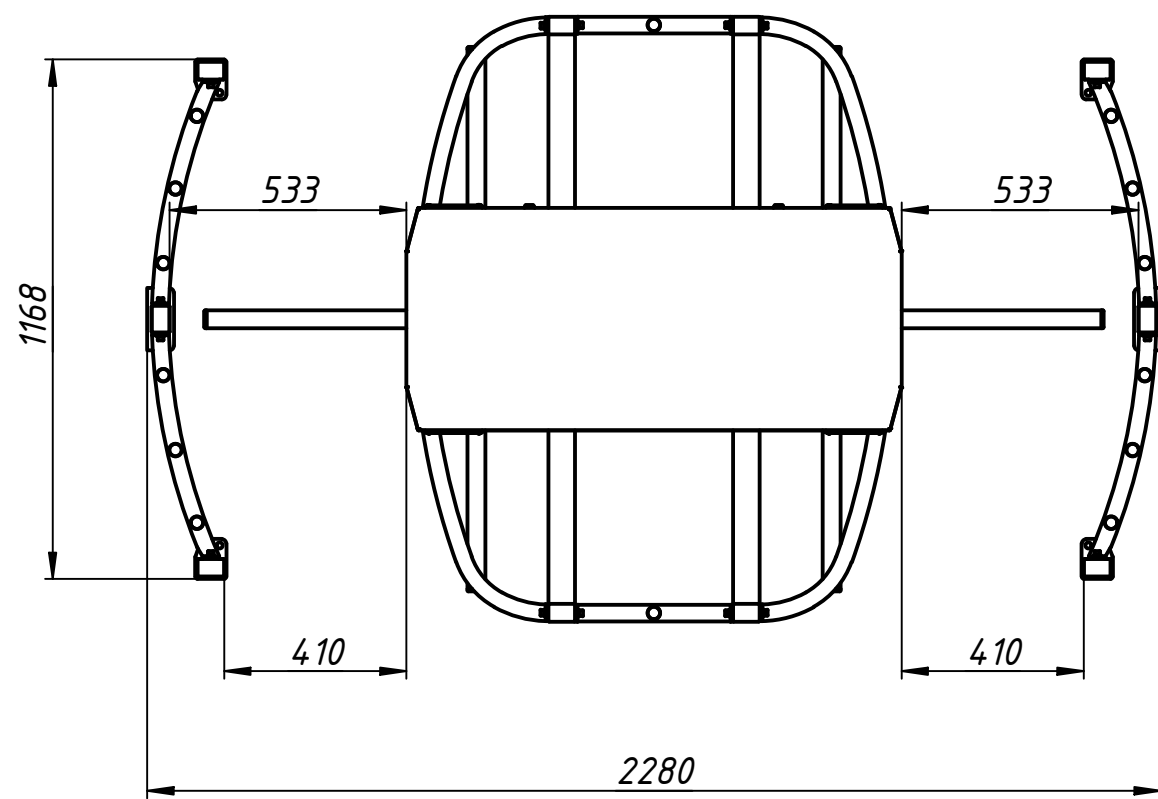

Installation template

Half height turnstiles
Cyclone Twin-L-X
www.tiso.global