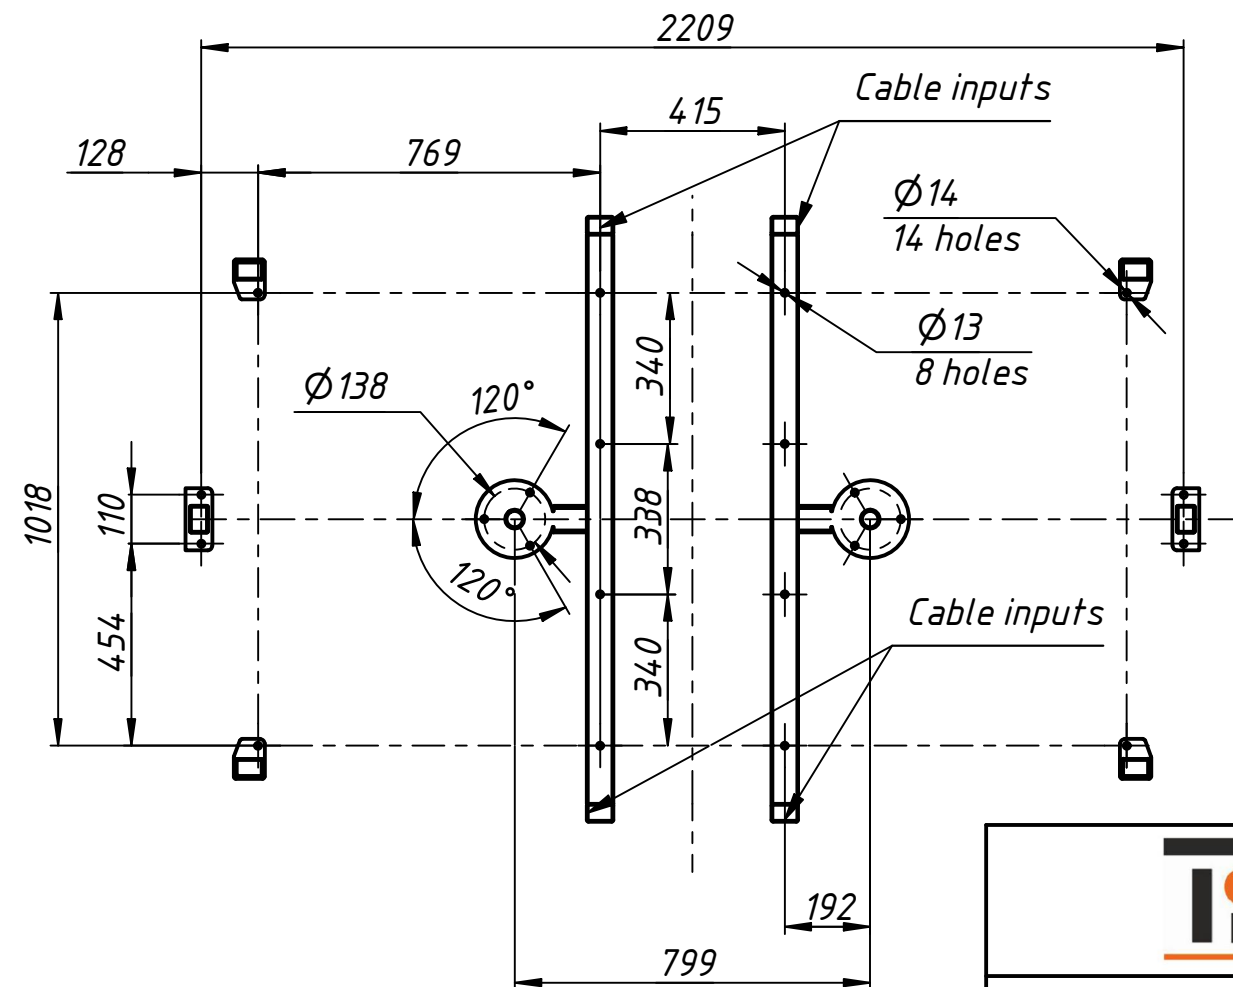

Installation template

Half height turnstiles
Cyclone Twin-L-X
www.tiso.global