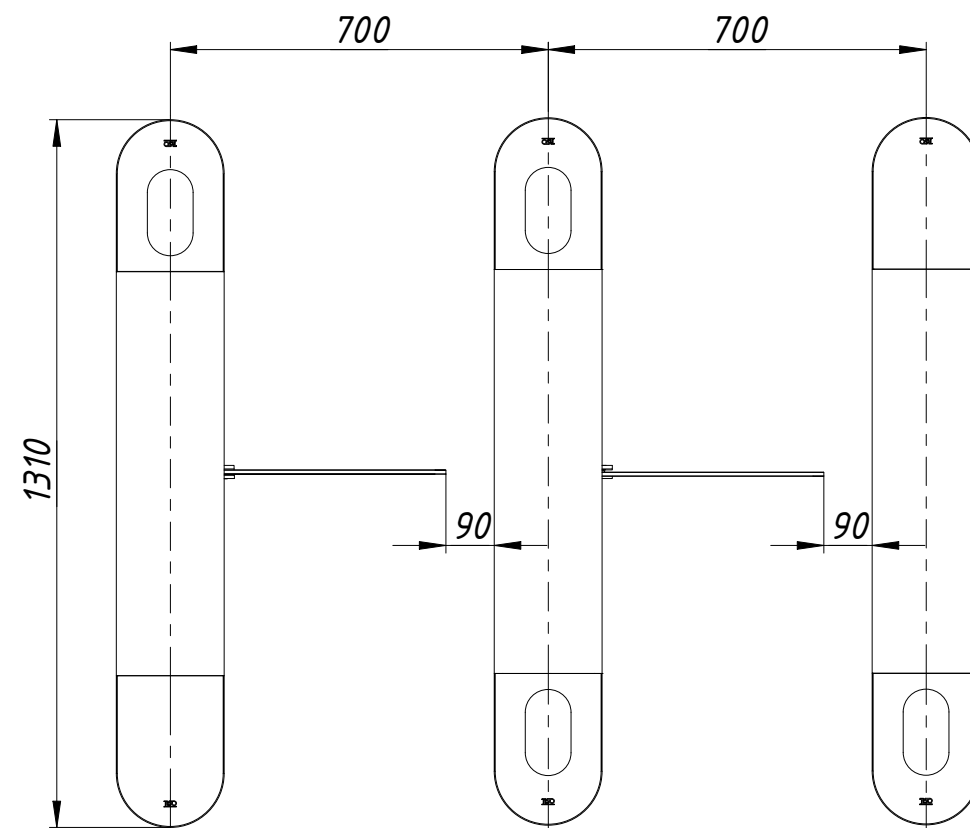

Solid glass top

Installation template

Speed gates
Sweeper-G-BM
500+500
www.tiso.global

*Stainless steel top
with glass inserts*

Installation tamplate

*Speed gates
Sweeper-G-BM
500+500
www.tiso.global*