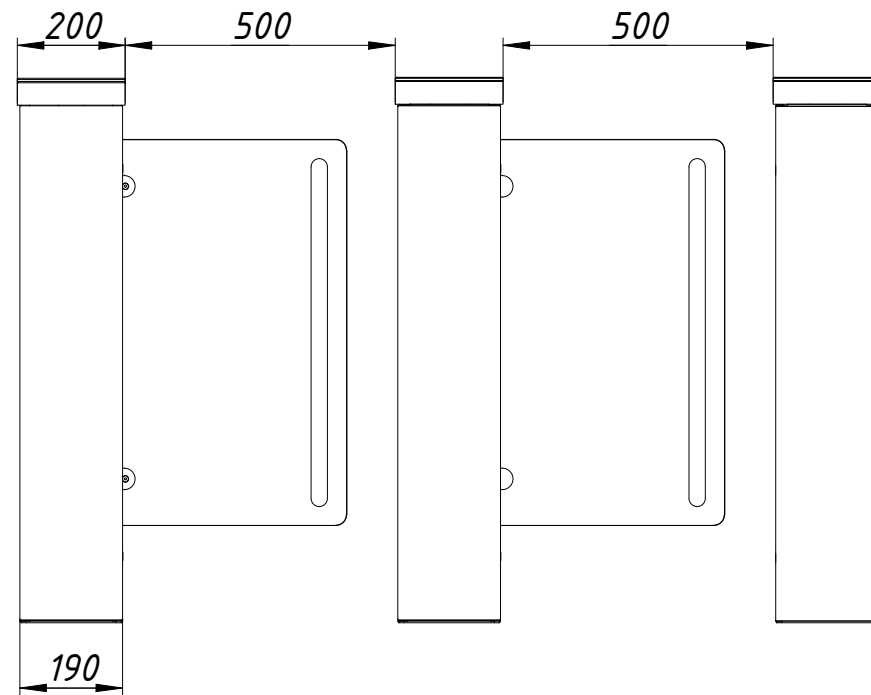

Solid glass top

Installation template

Speed gates
Sweeper-G-BM
500+500
www.tiso.global

*Stainless steel top
with glass inserts*

Installation tamplate

*Speed gates
Sweeper-G-BM
500+500
www.tiso.global*