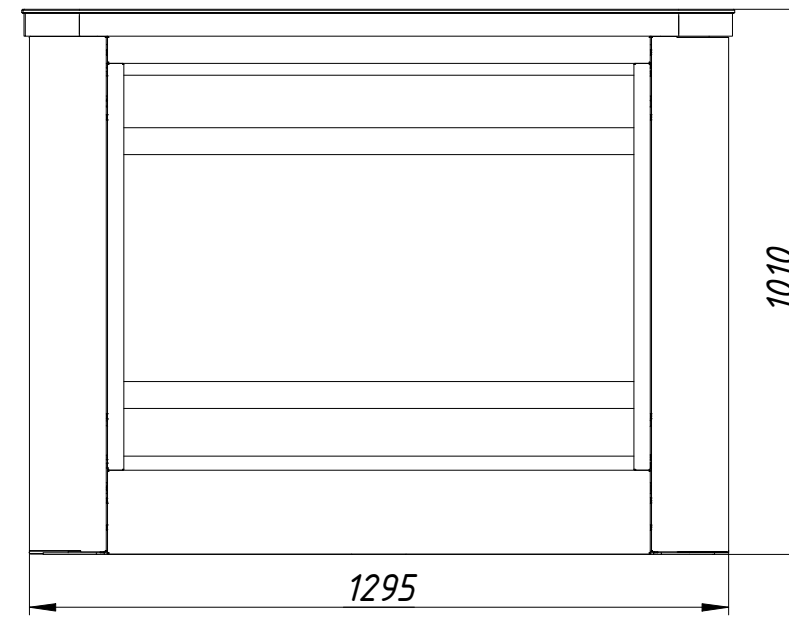

Solid glass top

Installation template

Speed gates
Sweeper-G-BM
500+500
www.tiso.global

*Stainless steel top
with glass inserts*

Installation tamplate

*Speed gates
Sweeper-G-BM
500+500
www.tiso.global*