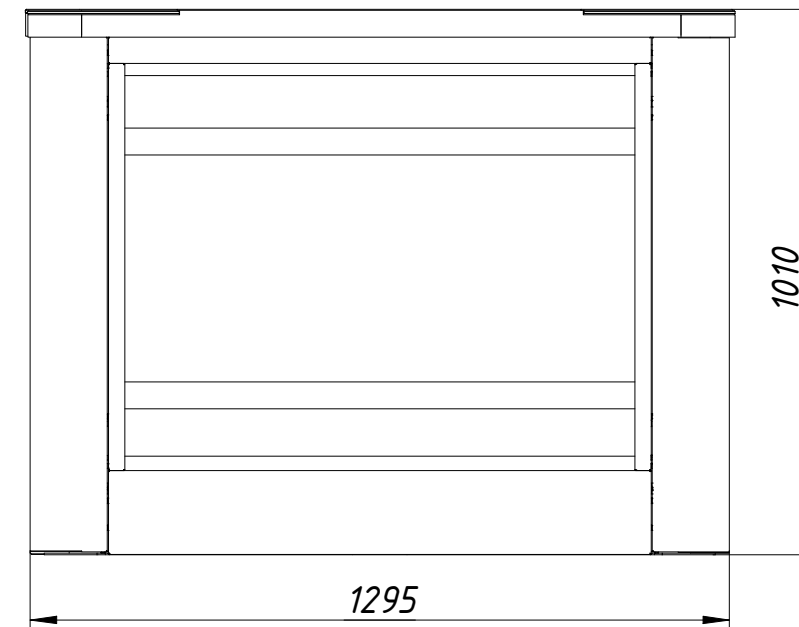

Solid glass top

Installation template

Speed gates
Sweeper-G-BM
500+500
www.tiso.global

*Stainless steel top
with glass inserts*

Installation tamplate

*Speed gates
Sweeper-G-BM
500+500
www.tiso.global*