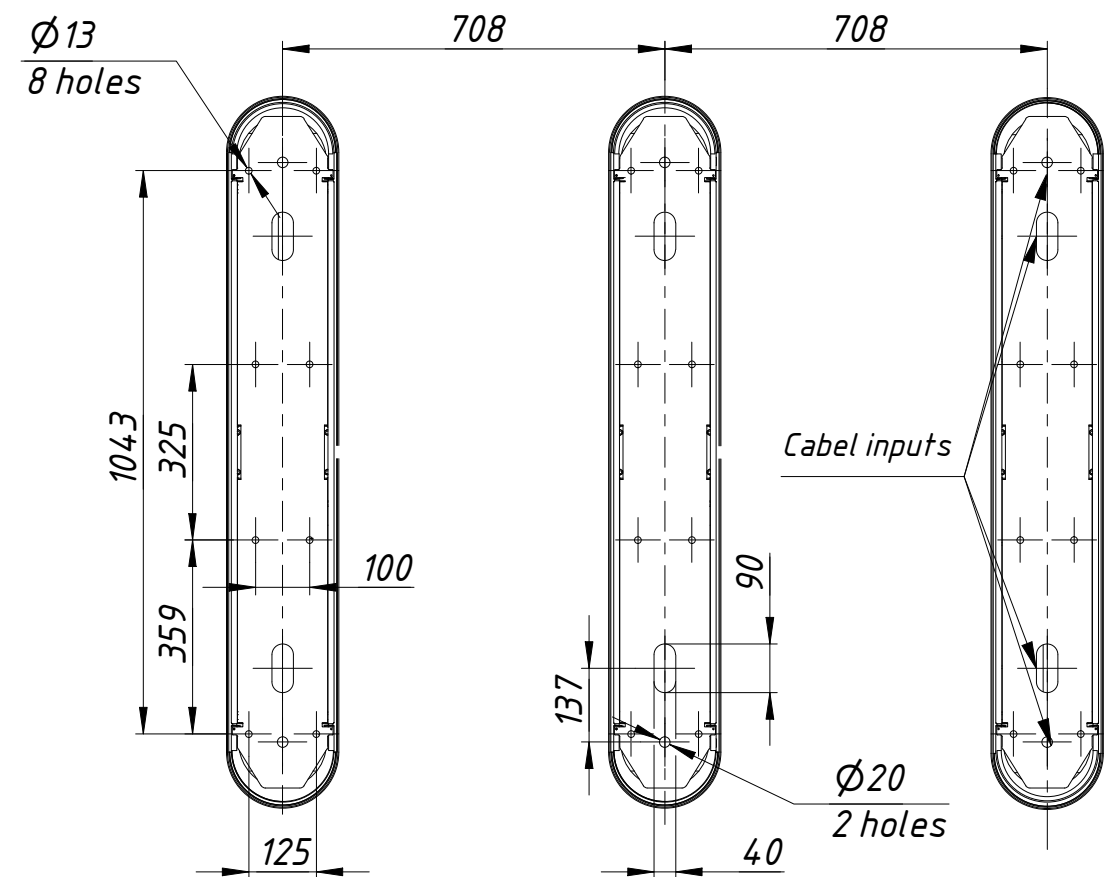

Solid glass top

Installation template

Speed gates
Sweeper-G-BM
500+500
www.tiso.global

*Stainless steel top
with glass inserts*

Installation tamplate

*Speed gates
Sweeper-G-BM
500+500
www.tiso.global*