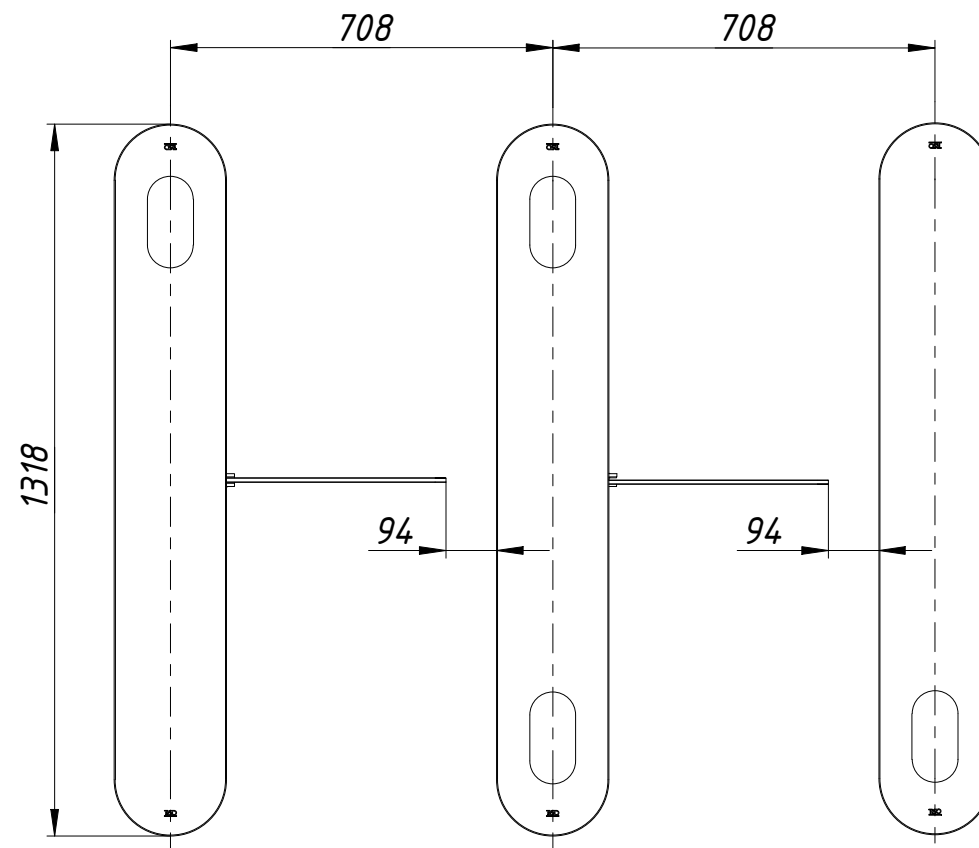

Solid glass top

Installation template

Speed gates
Sweeper-G-BM
500+500
www.tiso.global

*Stainless steel top
with glass inserts*

Installation tamplate

*Speed gates
Sweeper-G-BM
500+500
www.tiso.global*