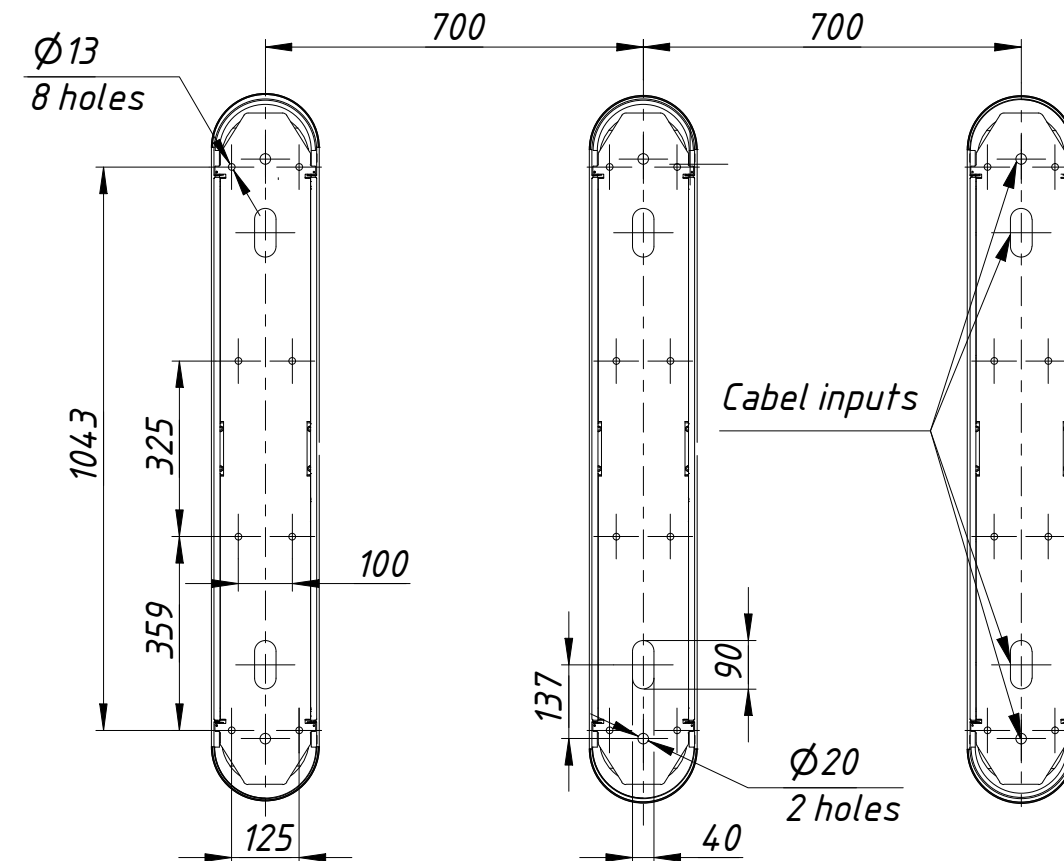

Solid glass top

Installation template

Speed gates
Sweeper-G-BM
500+500
www.tiso.global

*Stainless steel top
with glass inserts*

Installation tamplate

*Speed gates
Sweeper-G-BM
500+500
www.tiso.global*