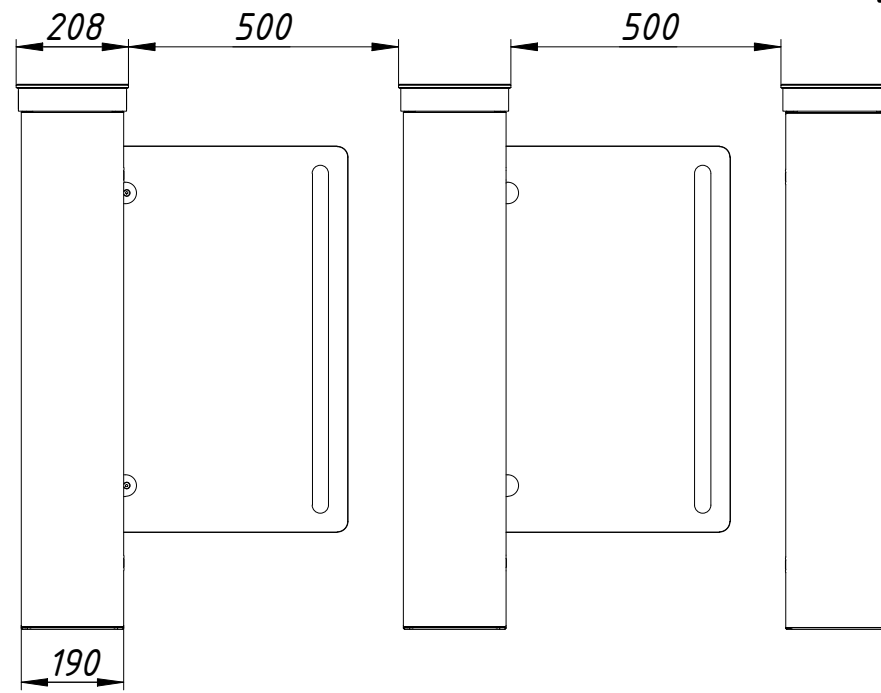

Solid glass top

Installation template

Speed gates
Sweeper-G-BM
500+500
www.tiso.global

*Stainless steel top
with glass inserts*

Installation tamplate

*Speed gates
Sweeper-G-BM
500+500
www.tiso.global*