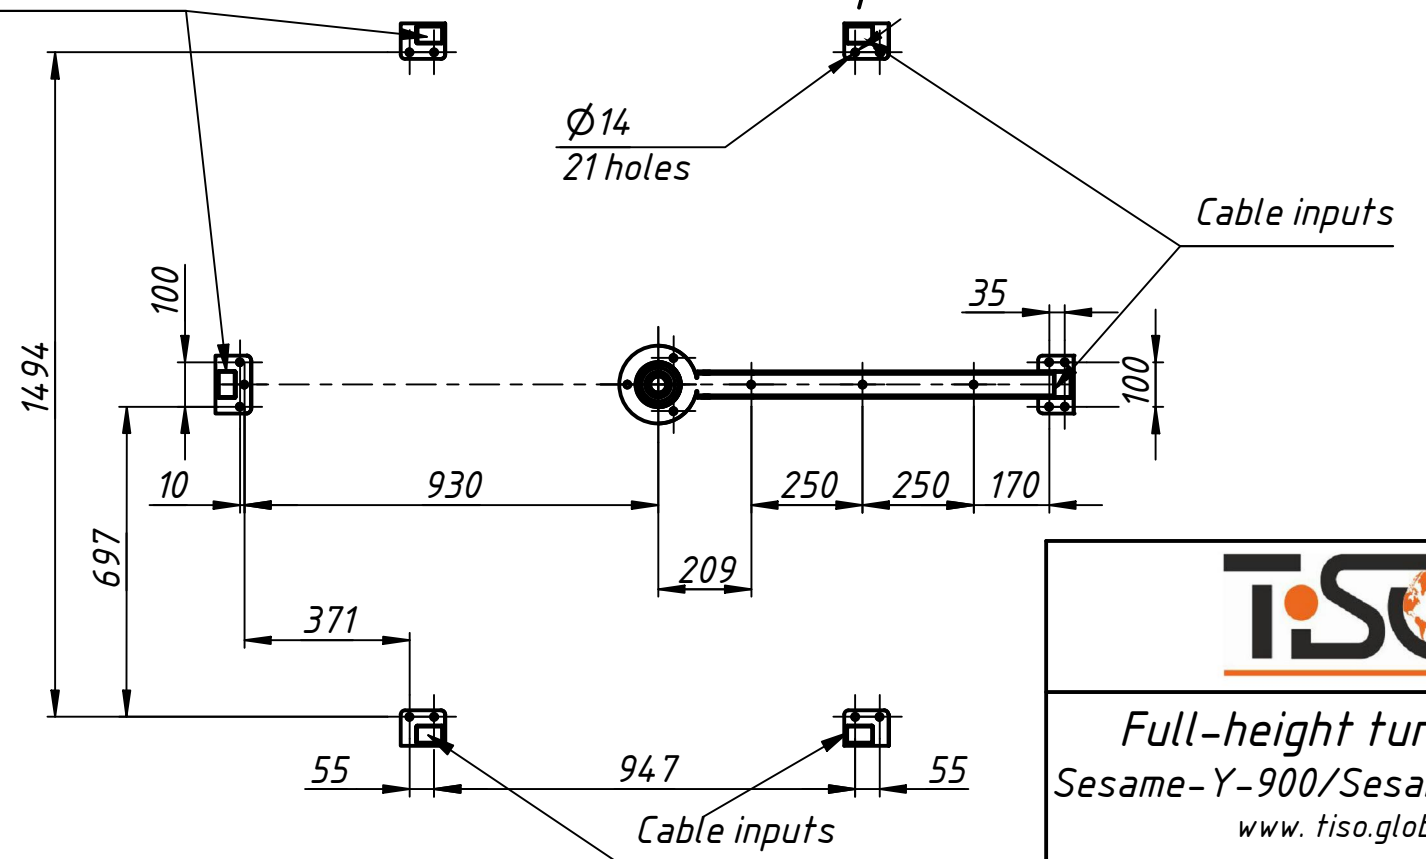

Cable inputs

Installation template

Full-height turnstiles
 Sesame-Y-900/Sesame-L-Y-900
 www.tiso.global